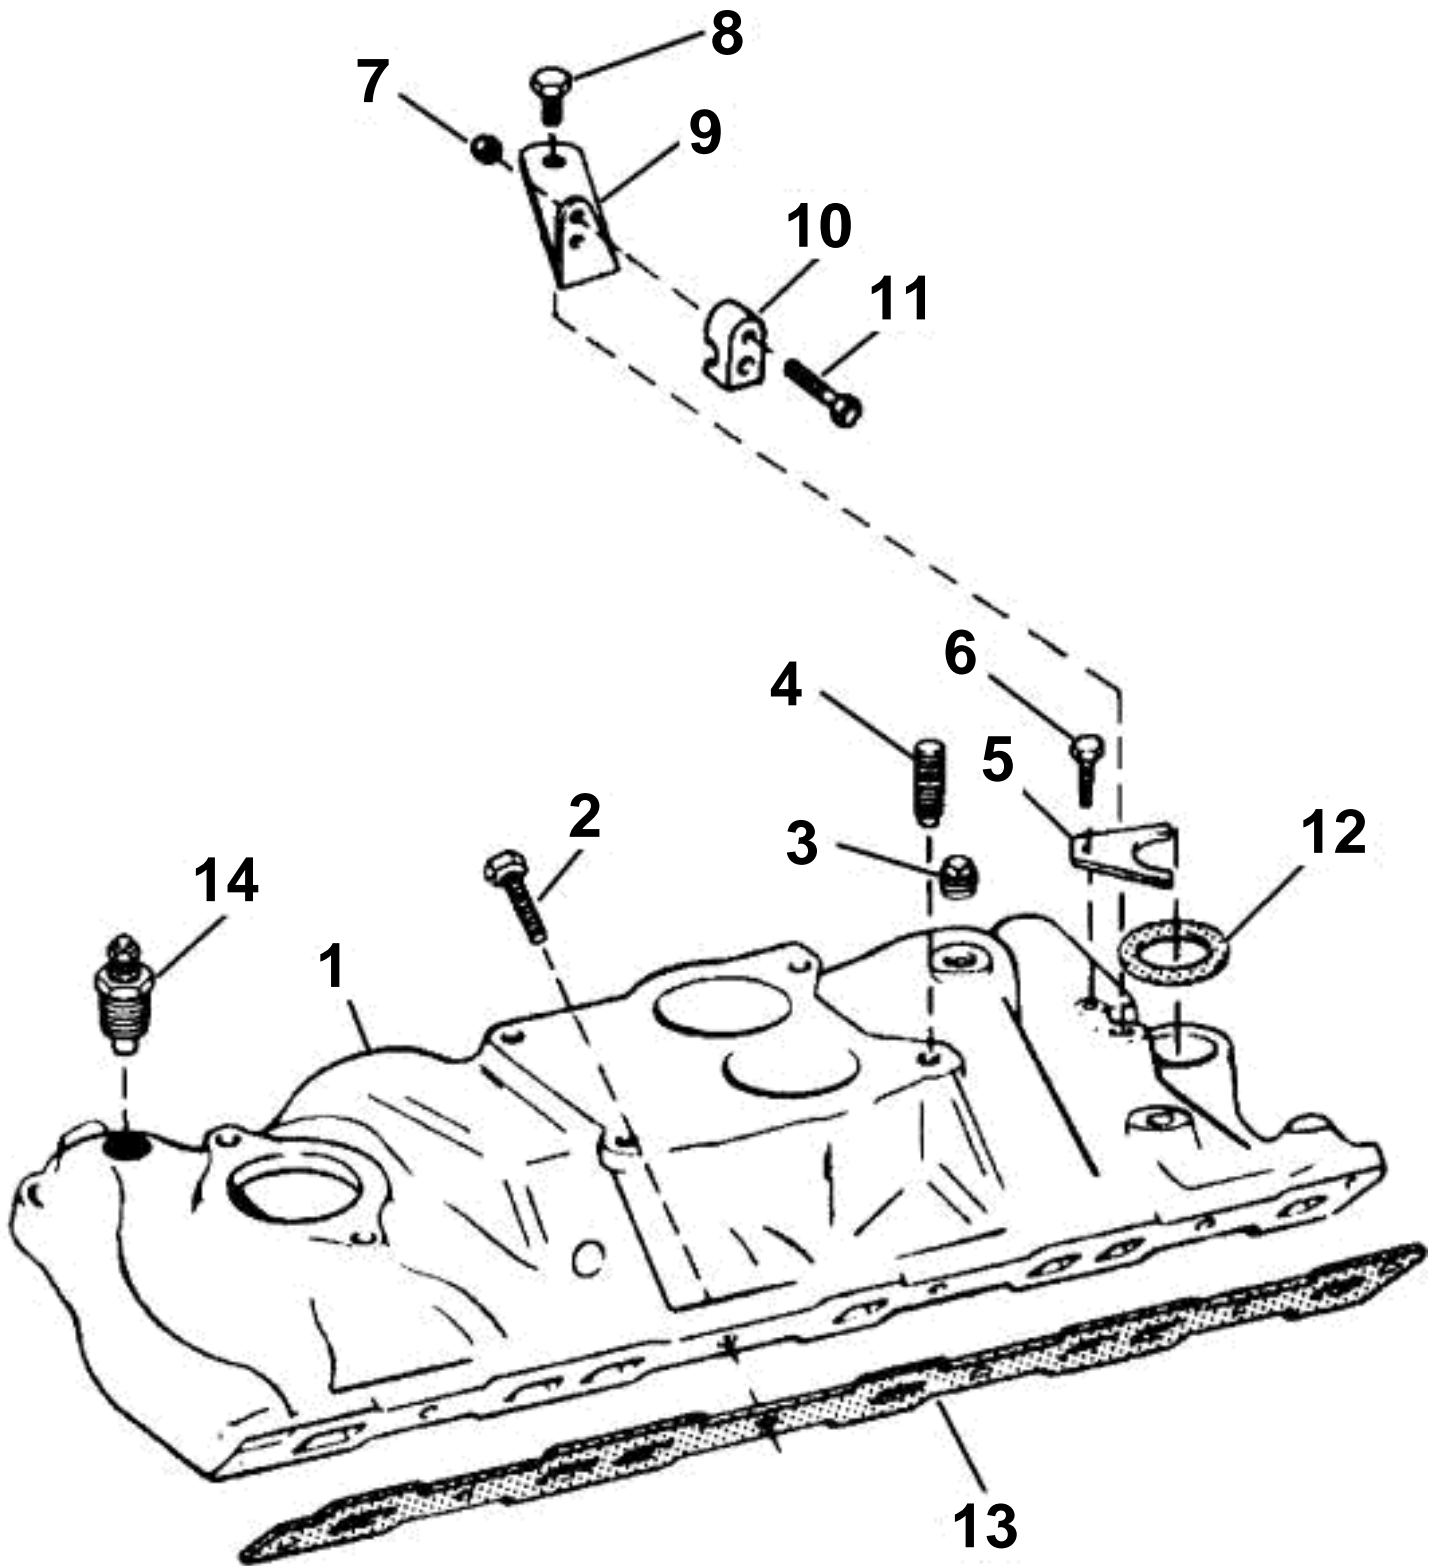

5.7GSPLKD, 5.7GSPLKE

## 5.7GSPLKD, 5.7GSPLKE

REF	PART NO.	QTY	DESCRIPTION
1	3854532	1	Manifold
2	3855935	8	Screw, Intake manifold
3	3850740	1	Plug, Intake manifold
4	3853333	4	Stud, Carburetor to intake manifold
5	3852108	1	Clamp, Distributor
6	3853557	1	Screw, Distributor clamp to engine
7	3852118	1	Nut, Anchor, throttle cable to bracket
8	3853428	2	Screw, Bracket, throttle anchor
9	3856728	1	Bracket
10	3850266	1	Anchor, Throttle cable
11	3852048	1	Screw, Anchor, throttle cable to bracket
12	3852109	1	Gasket, Distributor
13	3854269	1	Intake gasket kit, Manifold
14	3852029	1	Sensor, Water temperature
	872068	1	Temperature sensor, Water temperature, dual station